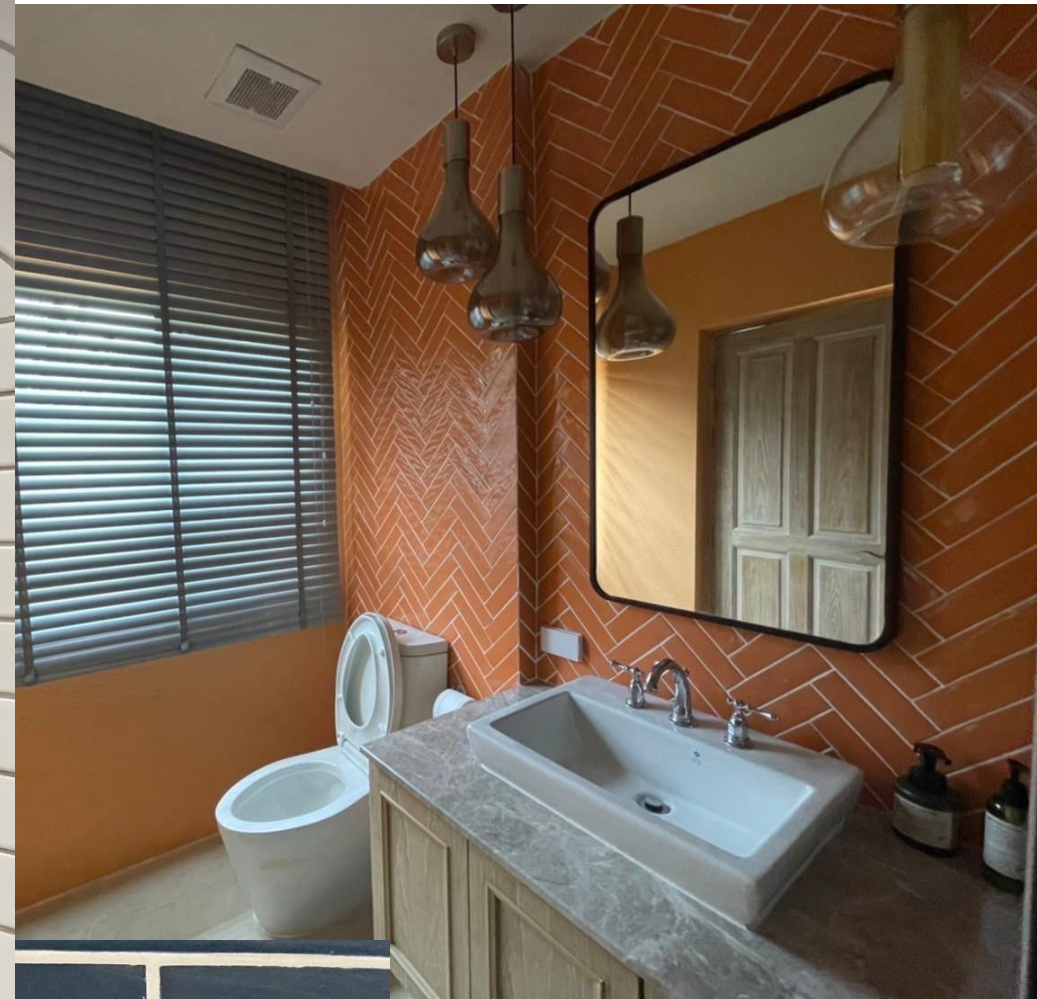

Blezz GP (SILKY MATT SERIES)

Blezz GP Series
Silky Matt

Size: 3'11"2" x 12'8"6"5"6"2" x 1/4" x 3/8" x 20'1"4"1"4"8"3" x 8"
3' x 12' x 1/4" x 3/8" x 20'1"4"1"4"8"3" x 8"

www.threerelouch.com

M082	Diva	M104	Vine Leaf
M081	Red Glam	M103	Mystic Ocean
M143	Flaming Torch	M102	Aquano2
M142	Tart	M101	Aquano1
M141	Yolk Tart	M072	Crepe
104M	White Corn	M074	Blush
101M	White Clay	M041	Metal Brown
108M	Roasted Corn	M075	Noble Blush
504M	Chain Grey	501M	Rose Gold
M052	Chilly Blue	M073	Pinkypie
M051	Saga	M071	Cupcake
333M	Metal Blue	M064	Baby Banana
M063	Banana	M063	Banana
M062	Creme	M062	Creme
M061	Pale Orange	M061	Pale Orange